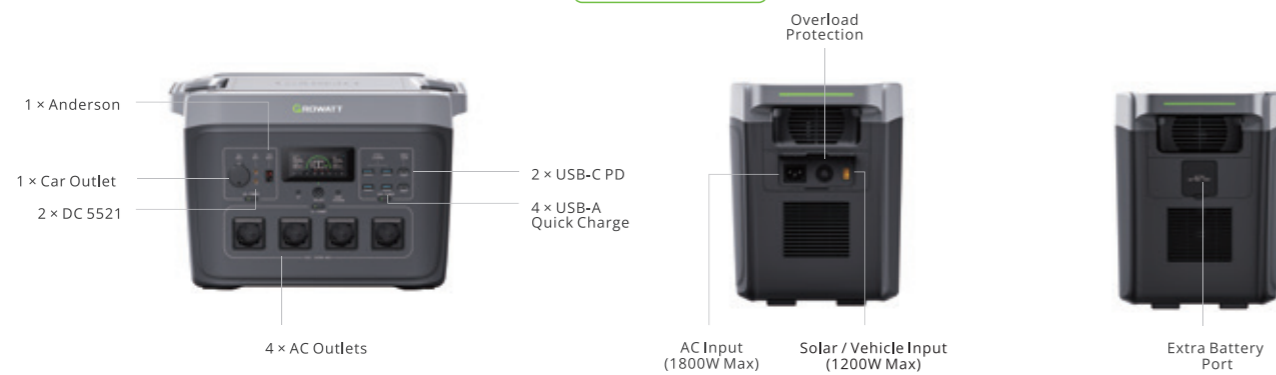

One Hub For All Your Needs

14 Outlets

SPECIFICATIONS

Features	Descriptions
Battery	
Capacity	2048Wh
Battery Chemistry	LiFePO4
Lifecycle	4000+ Cycles
Battery Management System	BMS: Over/Under Temperature Protection, Under/Over Voltage Protection, Over Charging Protection, Over Discharging Protection, Overload Protection, Short Circuit Protection
MPPT Efficiency	99%
Input	
AC Input	230V, 50Hz, 1800W Max.
Solar Input	1200W Max.
Vehicle Input	12-24V, 8A Max.
AC+PV Input	Max.2300W; Max. 3500W with one expansion battery; Max. 4000W with two expansion batteries
Output	
AC Outlet	230V 50Hz/60Hz,2400w, Surge 4800w, 4x 230V outlets, Max. 2185W during pass-through status
Car Outlet	1 x 13.2V/10A, 132W Max.
DC 5521	2 x 13.2V/3A, 36W Max.
USB-A Quick Charge	4 x 5V/2.4A, 9V/2A, 12V/1.5A, 18W Max.
USB-C Output	2 x 5V/9V/12V/20V, 5A, 100W Max.
Anderson	1 x 13.2V, 30A
Advanced	
App Management	Yes (WiFi+Bluetooth)
OTA Function	Yes
Cold Startup	Yes, start from -30°C (-22°F)
Battery Expansion	Yes, up to 6144Wh
Combine Charge	AC+PV and EV+PV
EPS Feature	Yes
Smart PV Function	Yes
General	
Dimensions (LxWxH)	457*247*310mm (17.99*9.72*12.20 in.)
Weight	≈23kg (=51lbs)
Discharge Temperature	-20°C-45°C / -4°F-113°F
Charge Temperature	0°C-45°C / 32°F-113°F
Optimal Operating Temperature	20°C-30°C / 68°F-86°F
Storage Temperature	-20°C-45°C / -4°F-113°F
Certifications	ETL, CE, LVD, FCC, IC, DOE, CEC, CA65, RoHS, REACH, WEEE, UKCA, RCM, SAA, ICASA, NRCS LOA, UN38.3
Warranty	5 years
EU&AU&UK	Input: 200V-240V 50/60Hz Output: 230V 50/60Hz

NEW

INFINITY 2000

PORTABLE POWER STATION

Boost Your Capacity for Longer Hours

Connect 2 battery packs to get a maximum capacity of 6144Wh. More importantly, the battery pack can be charged and discharged independently.

Incredibly Fast Charging Speed

Plug into the grid and fully charge INFINITY 2000 in 1.6 hours using bi-directional technology.

Power Anytime and Anywhere !

Power Beast with Watt+ Feature

Outdoor Adventures – Camping & RV