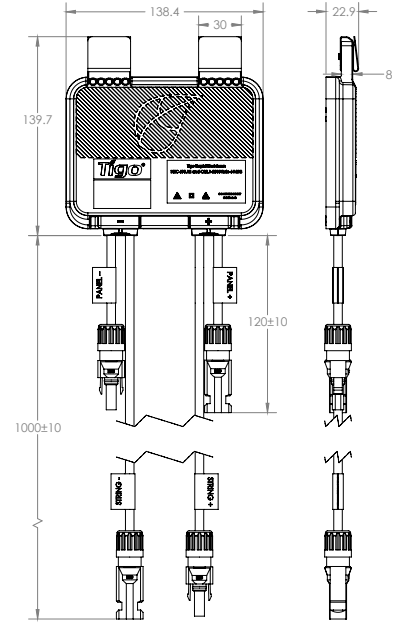

TS4-A-O SPECIFICATIONS

Environmental

Operating Temperature Range -40°C to +85°C (-40°F to +158°F)

Outdoor Rating IP68, NEMA 3R

Mechanical

Dimensions 138.4mm x 139.7mm x 22.9mm

Weight 490g

Electrical

Voltage Range 16 - 90V

Maximum Continuous Input Current (I_{MAX}) 12A

Maximum Power 500W

Output Cable Length 1m (standard)

Connectors MC4 compatible (standard)

Communication Type Wireless

Rapid Shutdown UL Listed (NEC 2014 & 2017 690.12) Yes

Cloud Connect Advanced (CCA) and TAP (Gateway) required for rapid shutdown with TS4-A-O.

ORDERING INFORMATION

Standard

451-00257-00 1000V UL / TÜV, 1m cable, MC4 compatible

Options

451-00252-12 1000V UL / TÜV, 1m cable, MC4

451-00257-12 1000V UL / TÜV, 1.2m cable, MC4 compatible

451-00252-32 1000V UL / TÜV, 1.2m cable, MC4

451-00261-12 1500V UL / TÜV, 1m cable, EVO2

451-00261-32 1500V UL / TÜV, 1.2m cable, EVO2

For sales info:

sales@tigoenergy.com or 1.408.402.0802

For product info:

Visit tigoenergy.com/products

For technical info:

Visit support.tigoenergy.com

For additional info and product selection assistance, use Tigo's online design tool at tigoenergy.com/design